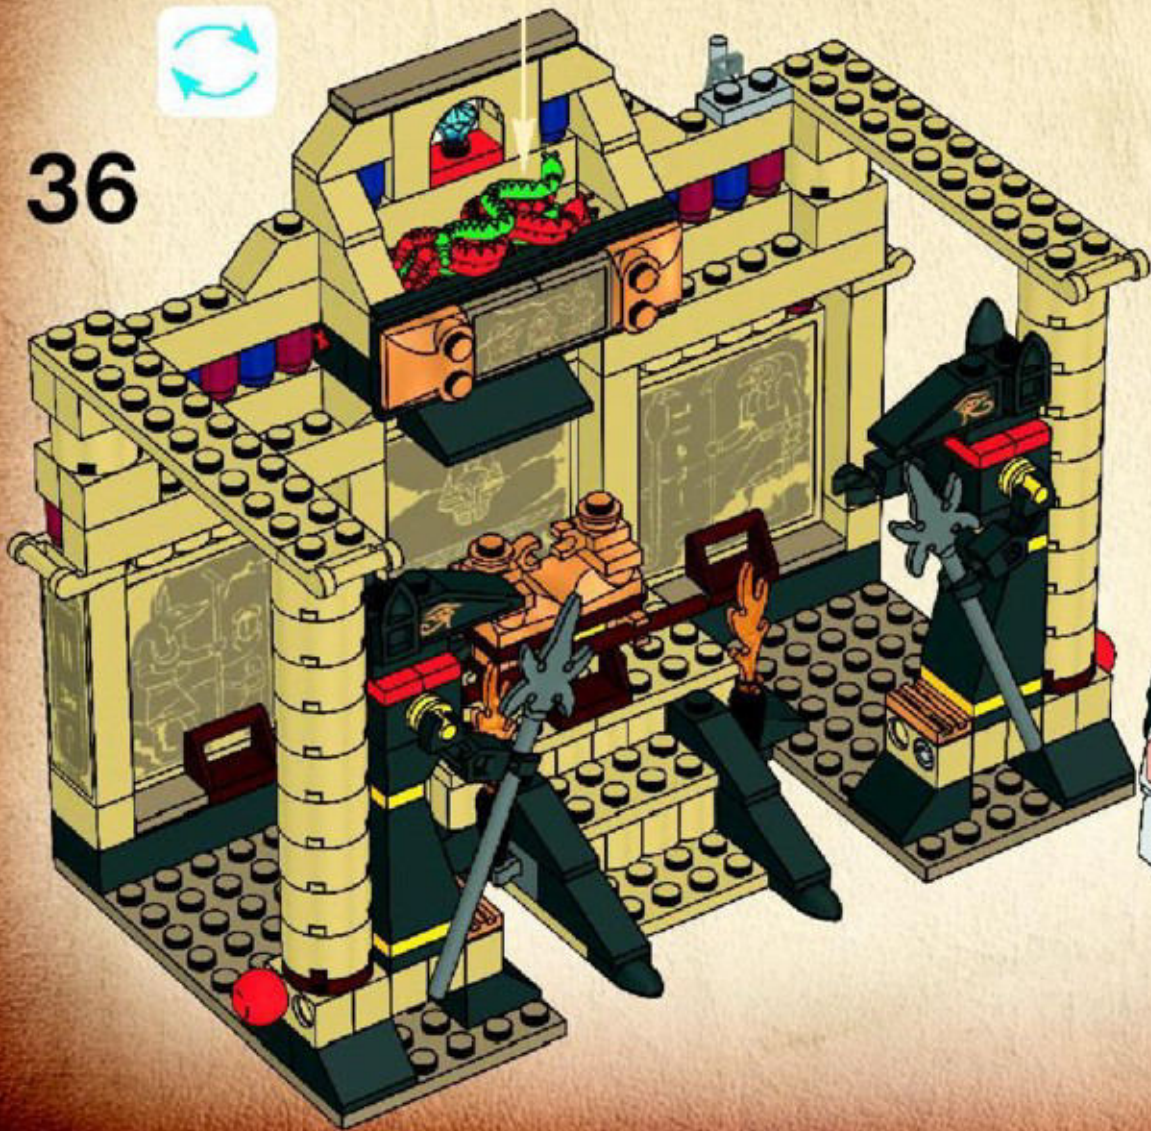

3

4

35

36

5x 5x

A yellow rectangular box containing two snake-shaped LEGO Technic pieces. The first is green with black markings and is labeled "5x". The second is red with black markings and is also labeled "5x". A white line points from the top of this box to the snakes placed inside the LEGO structure.