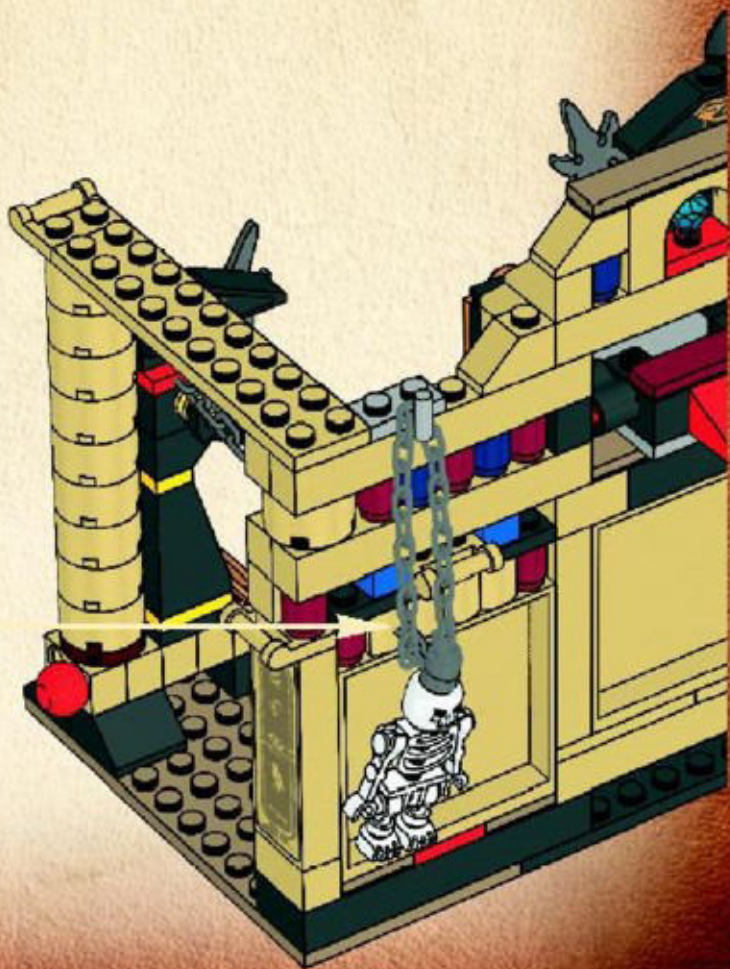

3

4

35

36

5x 5x

A yellow rectangular box containing two snake-shaped LEGO Technic pieces. The first is green with black markings and is labeled "5x". The second is red with black markings and is also labeled "5x". A white line points from the top of this box to the snakes placed inside the LEGO structure.