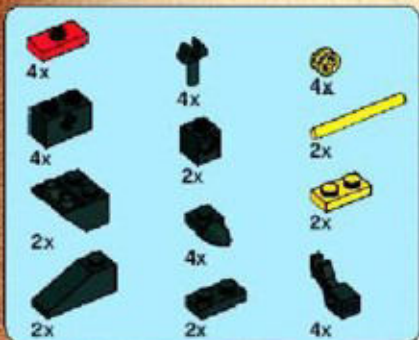

1

2

3

30

31

9

2x

32

3

4

35

36

5x 5x

A yellow rectangular box containing two snake-shaped LEGO Technic pieces. The first is green with black markings and is labeled "5x". The second is red with black markings and is also labeled "5x". A white line points from the top of this box to the snakes placed inside the LEGO structure.