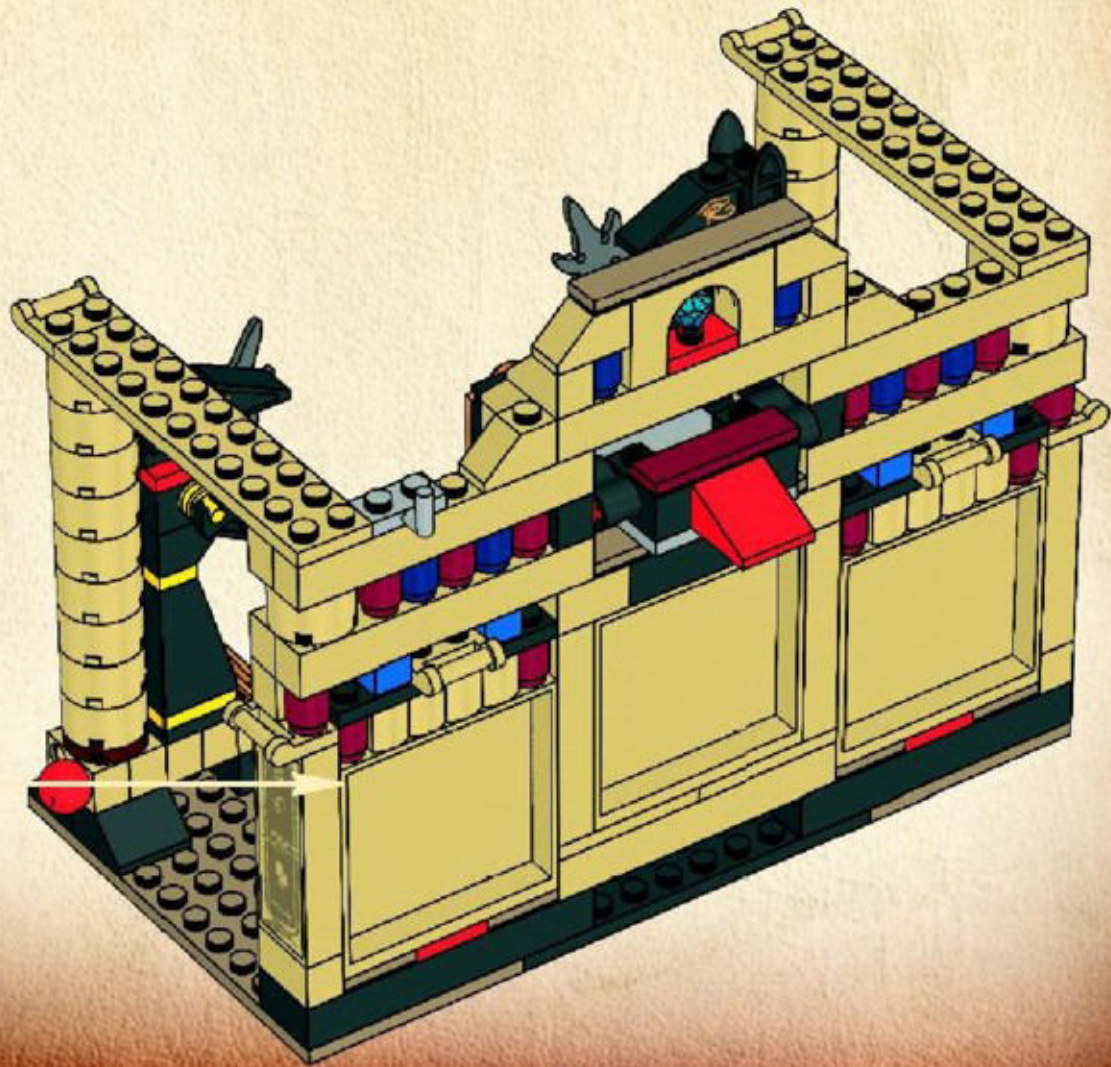

3

4

35

36

5x 5x

A yellow rectangular box containing two snake-shaped LEGO Technic pieces. The first is green with black markings and is labeled "5x". The second is red with black markings and is also labeled "5x". A white line points from the top of this box to the snakes placed inside the LEGO structure.